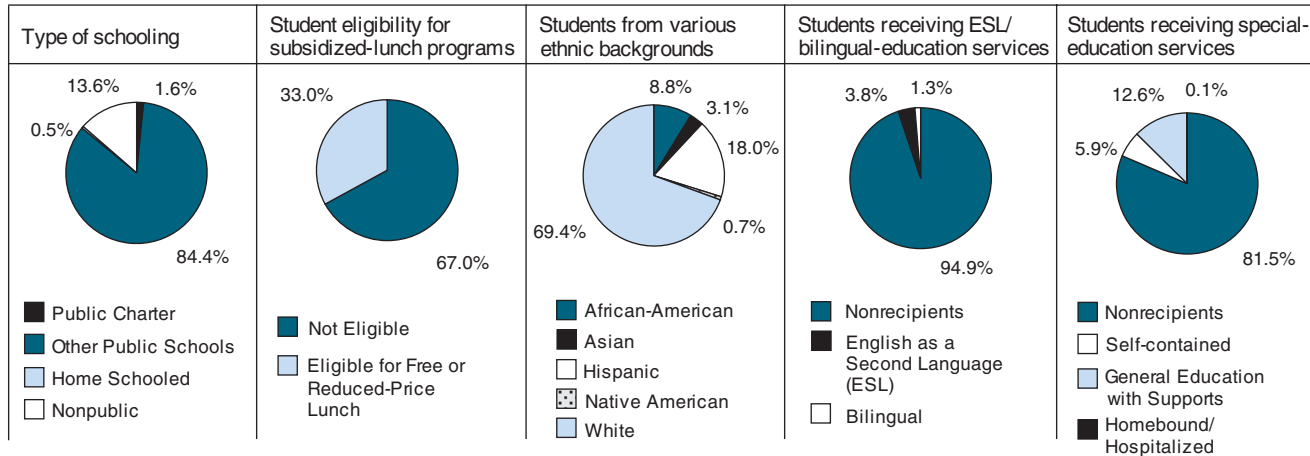

Profile of Rhode Island public schools

Students	151,619
Total number of teachers (headcounts)	14,160
Elementary school teachers	6,363
Middle school teachers	3,374
High school teachers	4,423
Total number of teachers (FTEs)	13,412
Elementary school teachers	5,845
Middle school teachers	3,247
High school teachers	4,320
Public Schools	314
Public schools operated by local school districts	295
Public schools operated by the state through Boards of Trustees	4
Public charter schools operated by local districts	3
Public charter schools, independently operated	8
Collaboratives	1
Publicly operated preschools	3
Locally operated public school districts	36
State school districts	4
Charter school districts	8

Characteristics of students attending school in Rhode Island

Number and percent of schools in each classification

Classification	Elementary Total number of schools: 198		Middle Total number of schools: 58		High Total number of schools: 58		Total Total number of schools: 314	
	Number	Percent	Number	Percent	Number	Percent	Number	Percent
High Performing	134	68%	43	74%	NA	NA	177	* 69%
Moderately Performing	47	24%	5	9%	NA	NA	52	* 20%
Insufficient Progress	17	9%	10	17%	23	40%	50	16%
Performance	Number	Percent	Number	Percent	Number	Percent	Number	Percent
Commended Schools	35	18%	8	14%	NA	NA	43	* 17%
Adequate Yearly Progress	174	88%	45	78%	29	50%	248	79%

NA: High schools were not classified in 06-07.
* Elementary and Middle Schools only