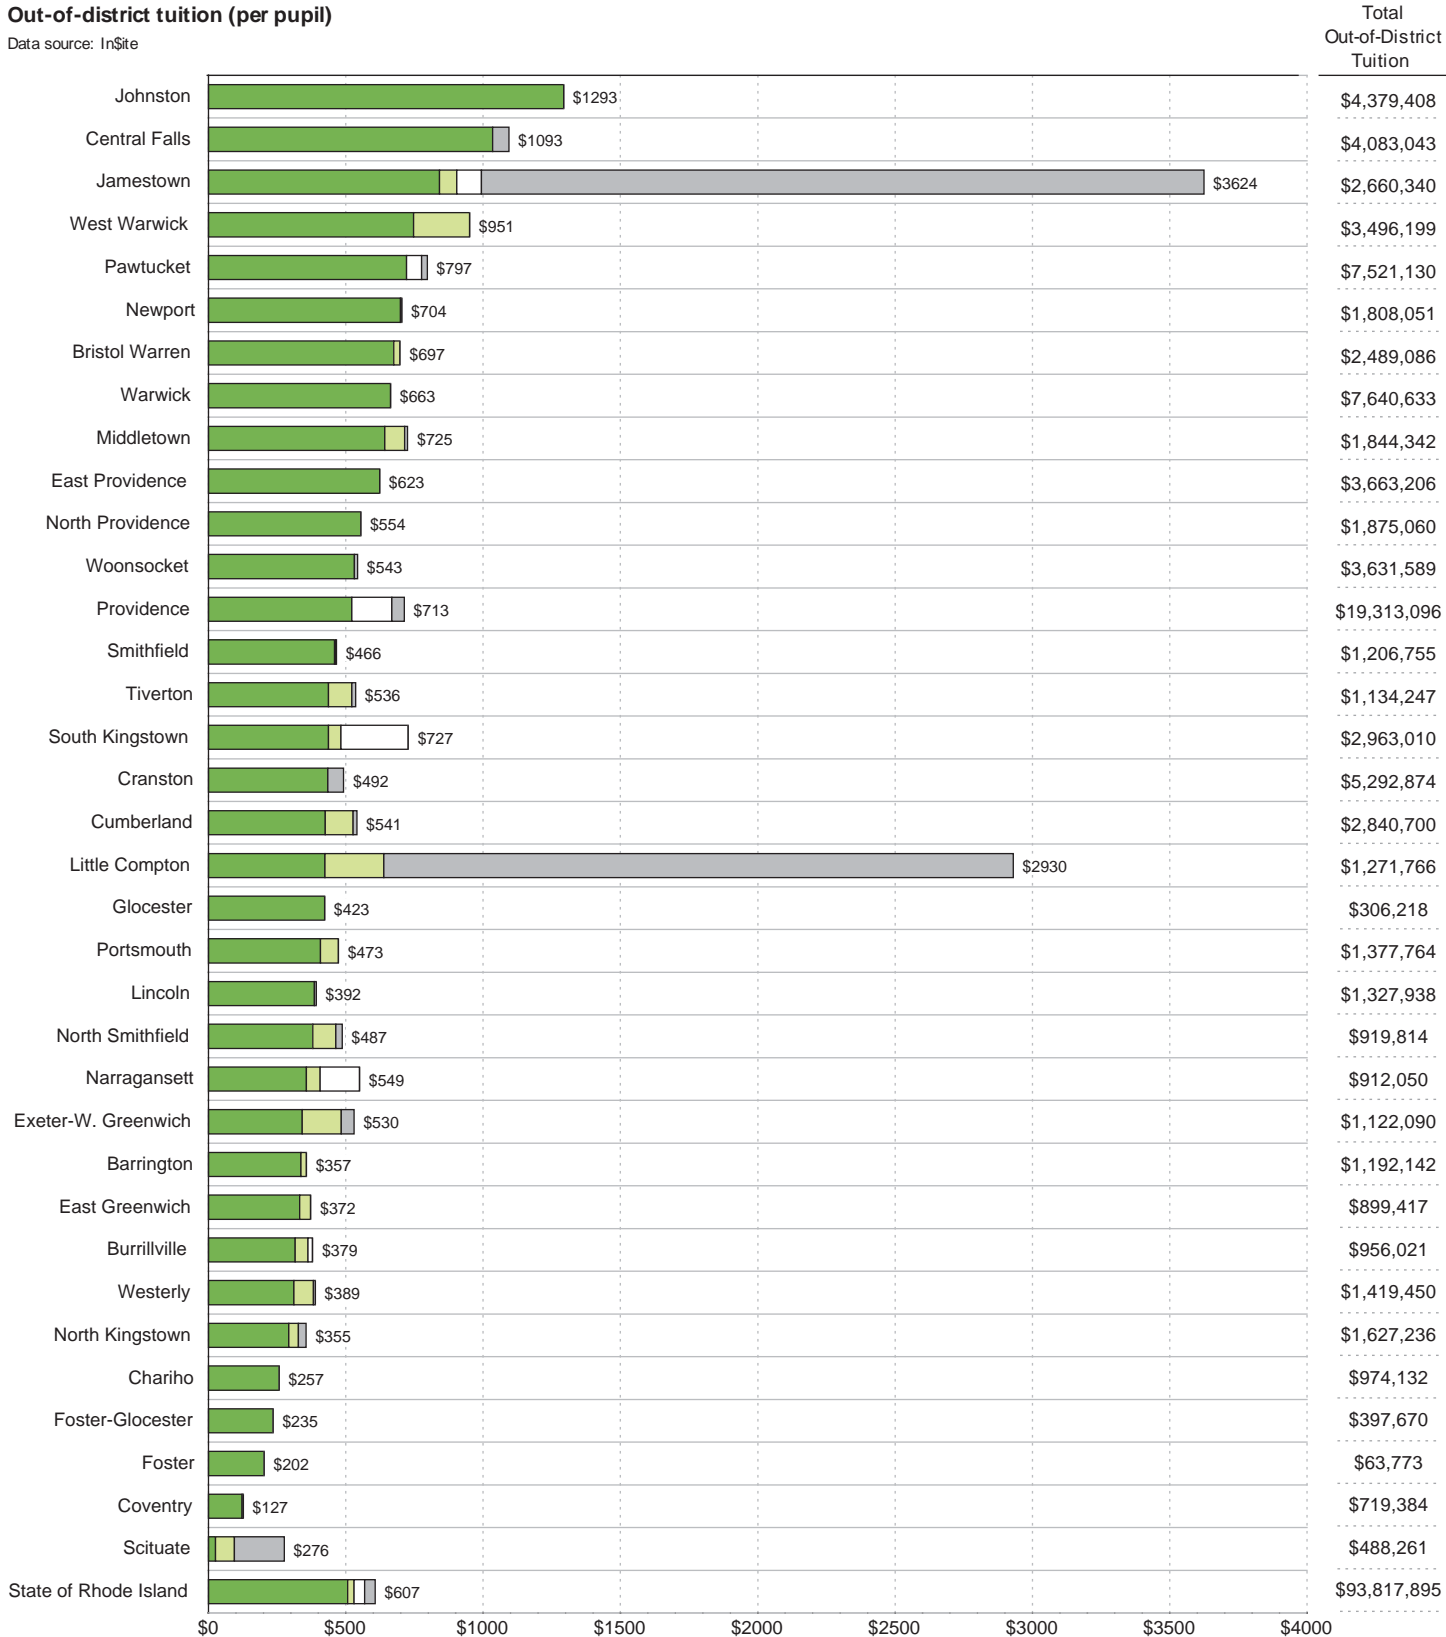

Equity and Adequacy of Resources: Out-of-District Tuition

Rhode Island

Out-of-district tuition (per pupil)

Data source: InSite

Districts are sorted by Special Education Per Pupil Expenditure.

Per-pupil expenditures show the expenditures as per all pupils in the school - not just as per all students with disabilities.
 Little Compton and Jamestown pay tuition to send their students to high school out of district.

Per Pupil Expenditures

- Special Education
- Career and Technical Education
- Charter
- Other