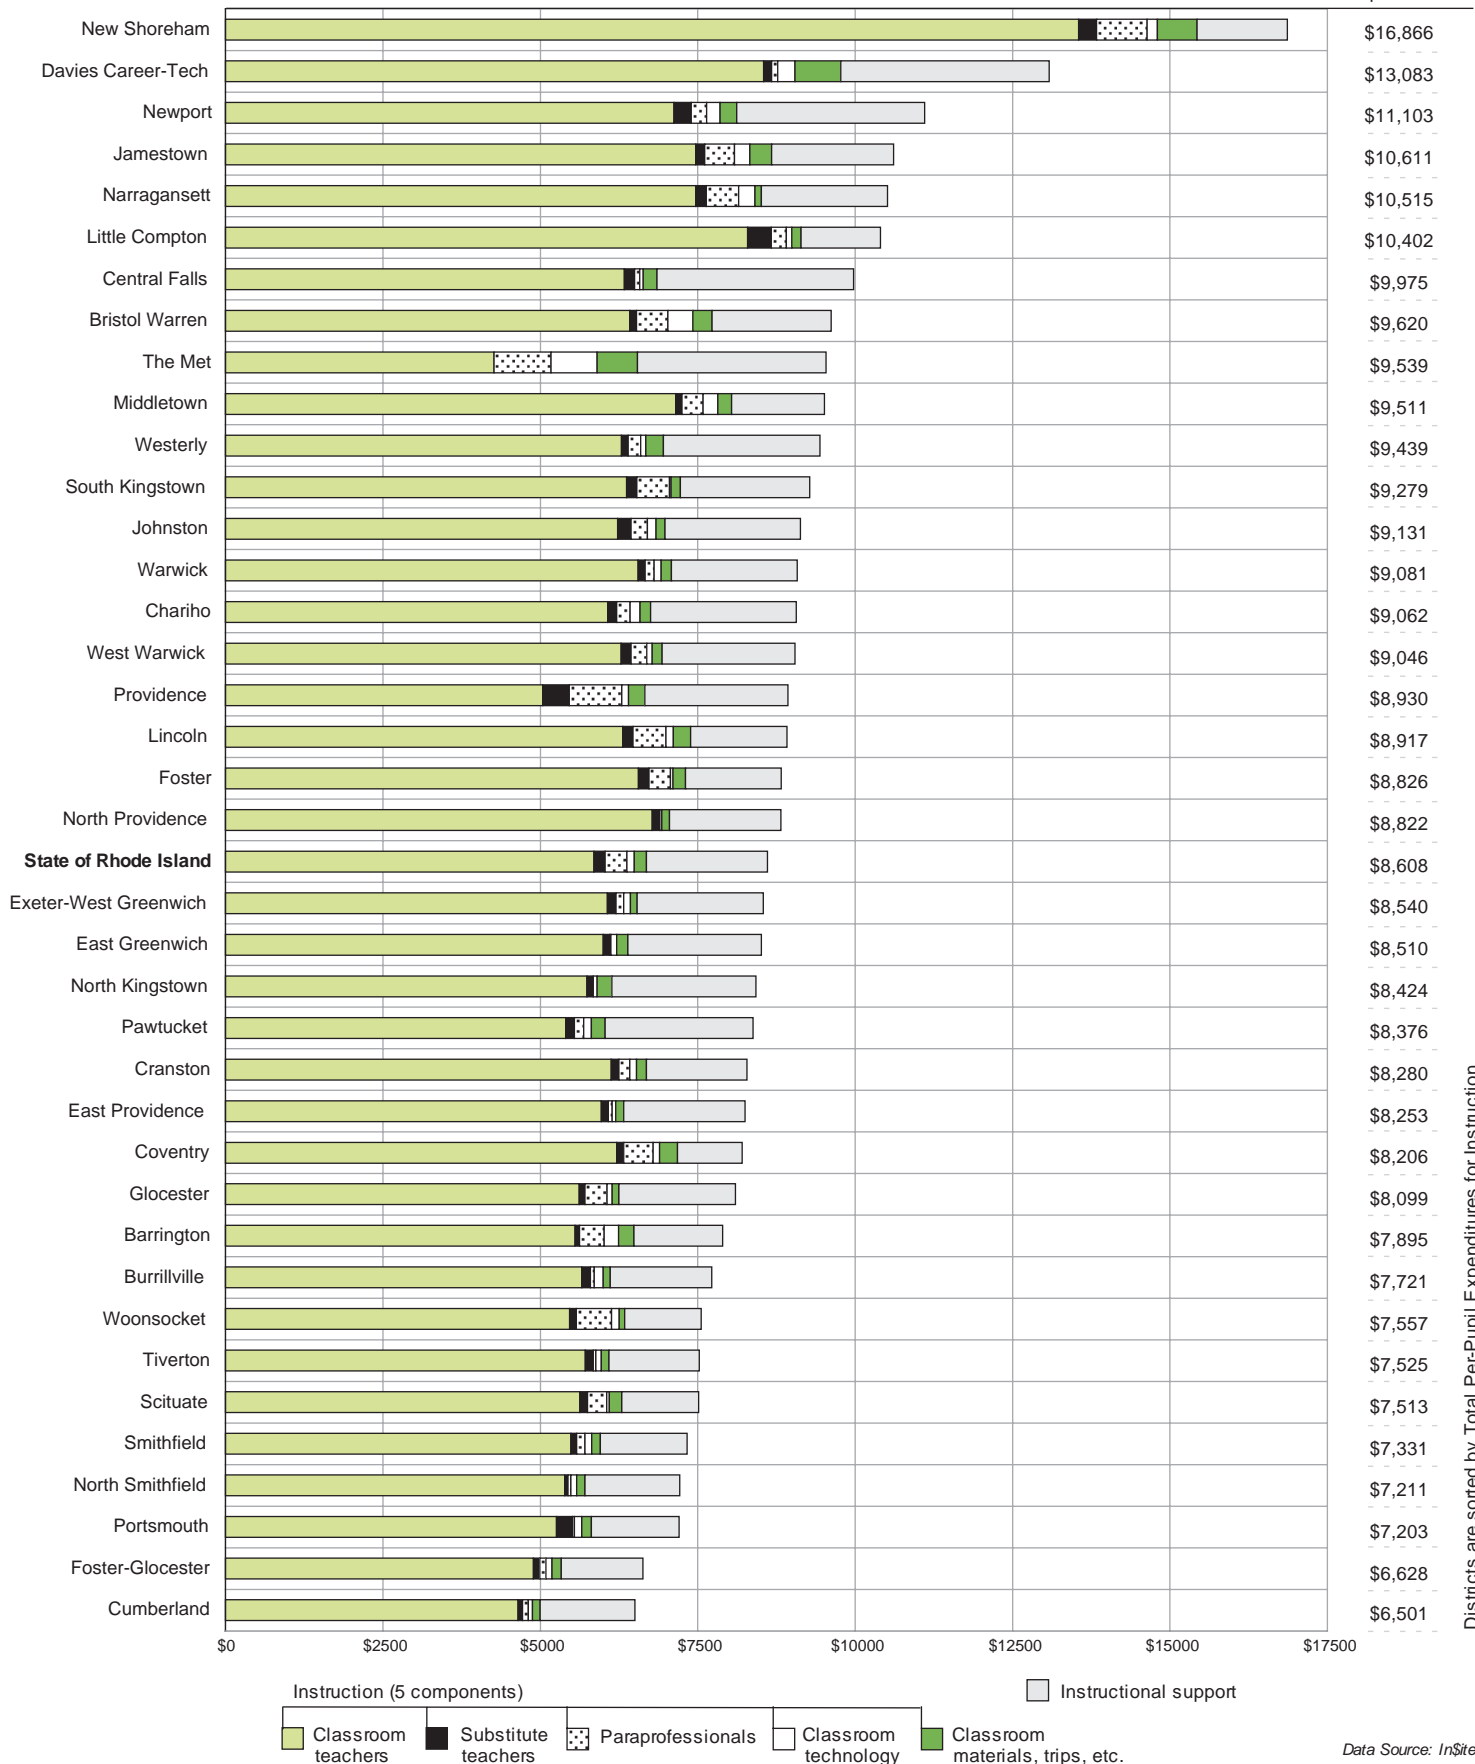

Per-Pupil Expenditures for Instruction and Instructional Support by District

Per-Pupil Expenditures

Data Source: InSite