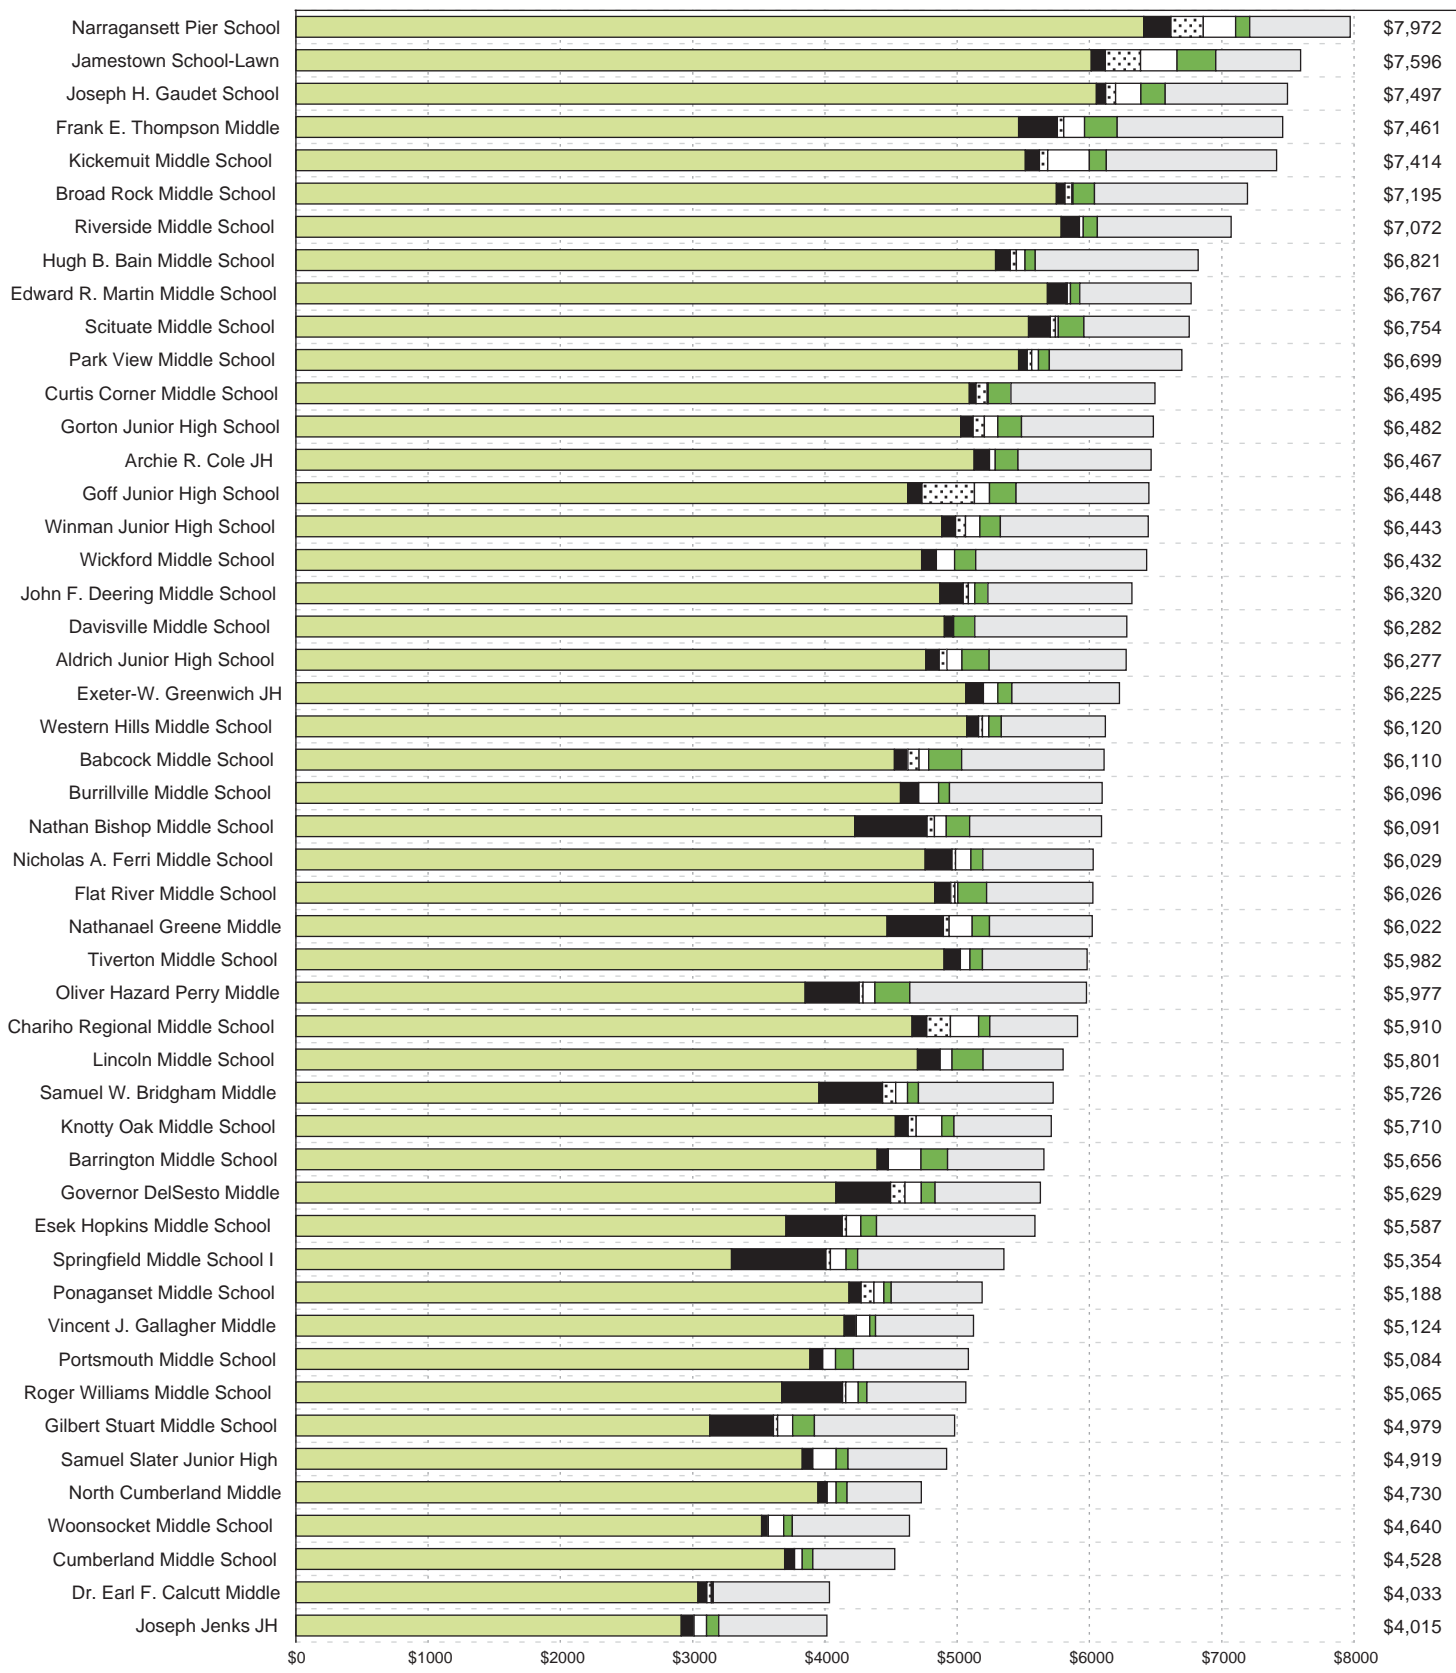

General Education Instruction and Instructional Support: Middle Schools

Schools are sorted by per pupil instruction and instructional-support expenditures, excluding students served out of district.

Data Source: InSite