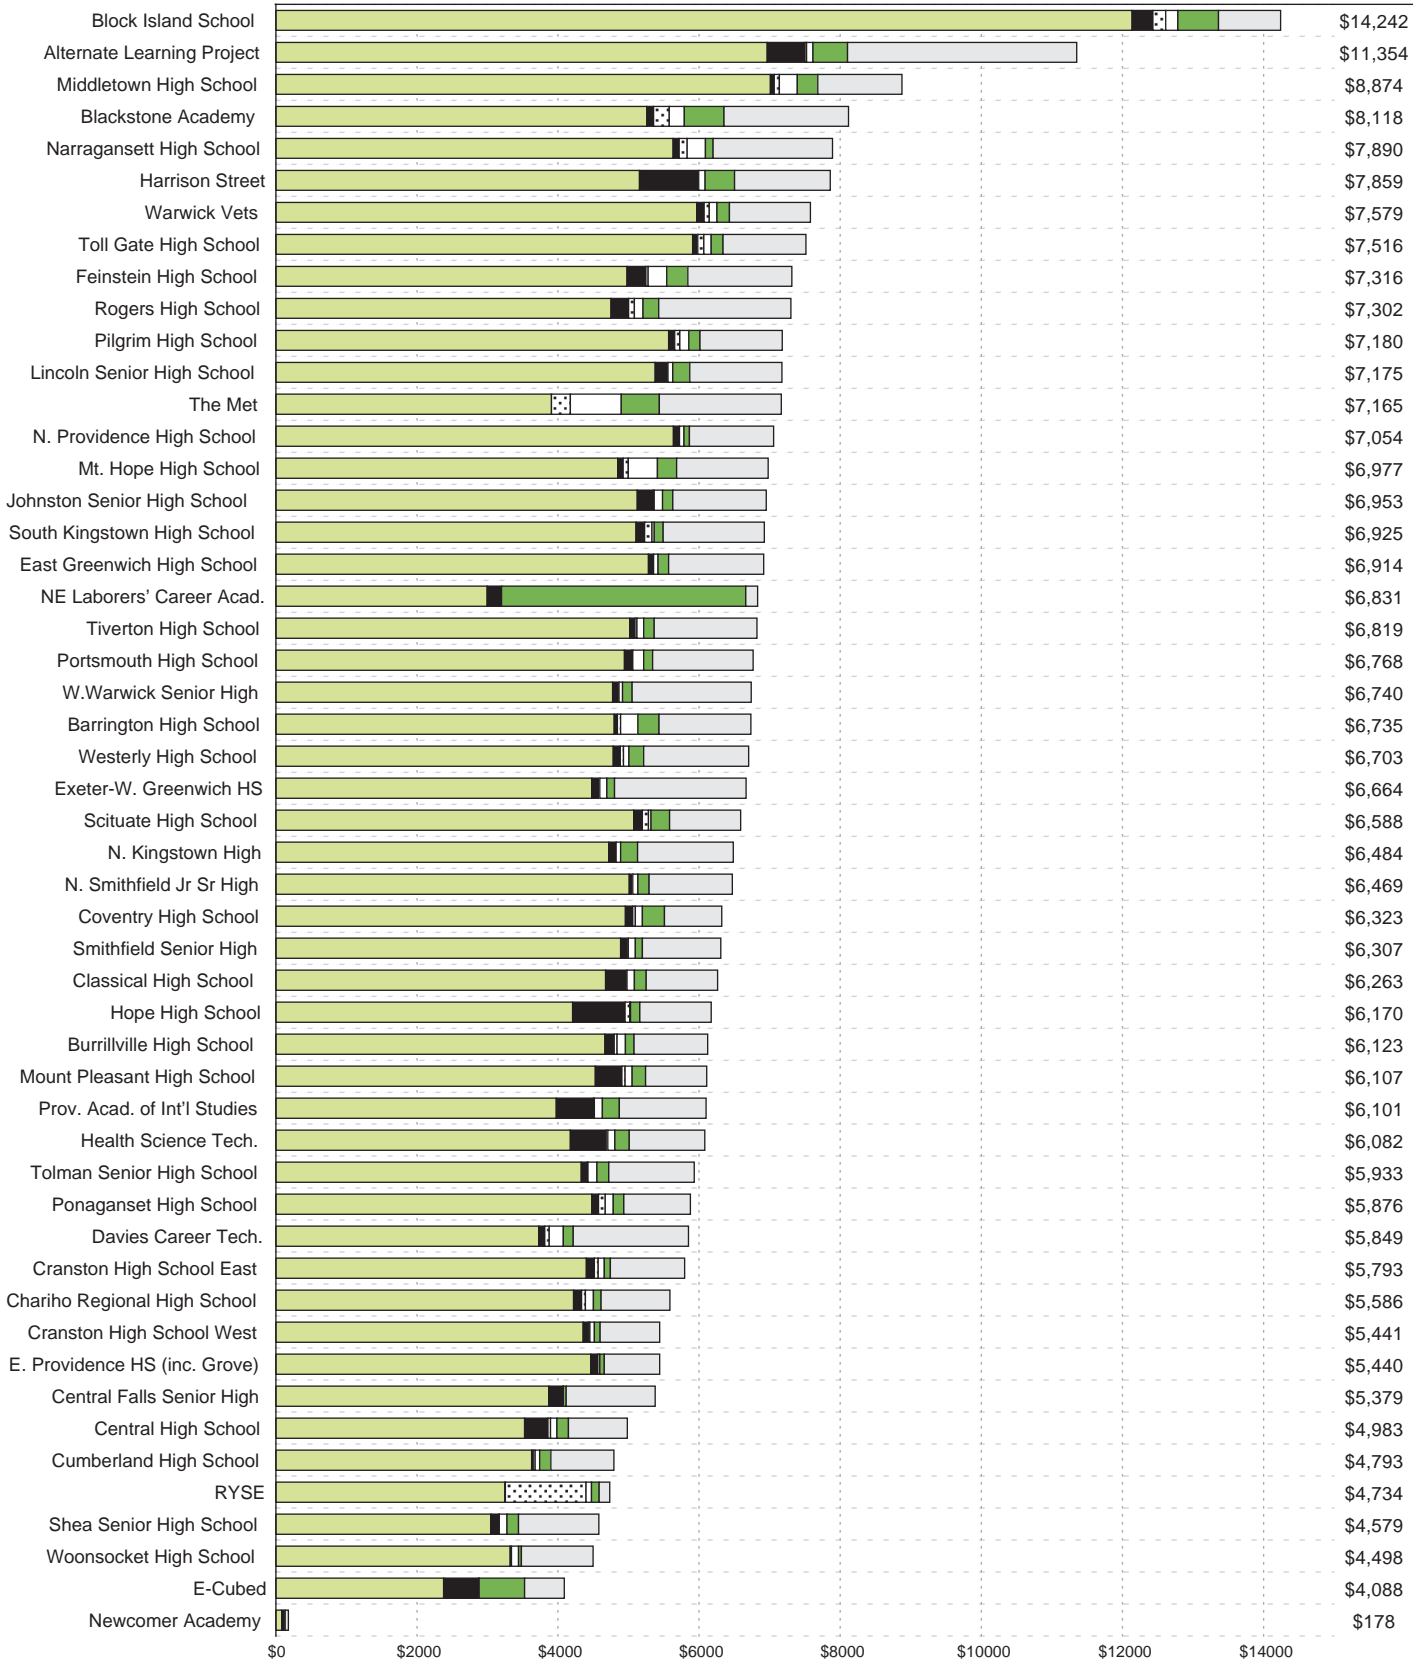

General Education Instruction and Instructional Support: High Schools

Schools are sorted by per pupil instruction and instructional-support expenditures, excluding students served out of district.

Data Source: InSite