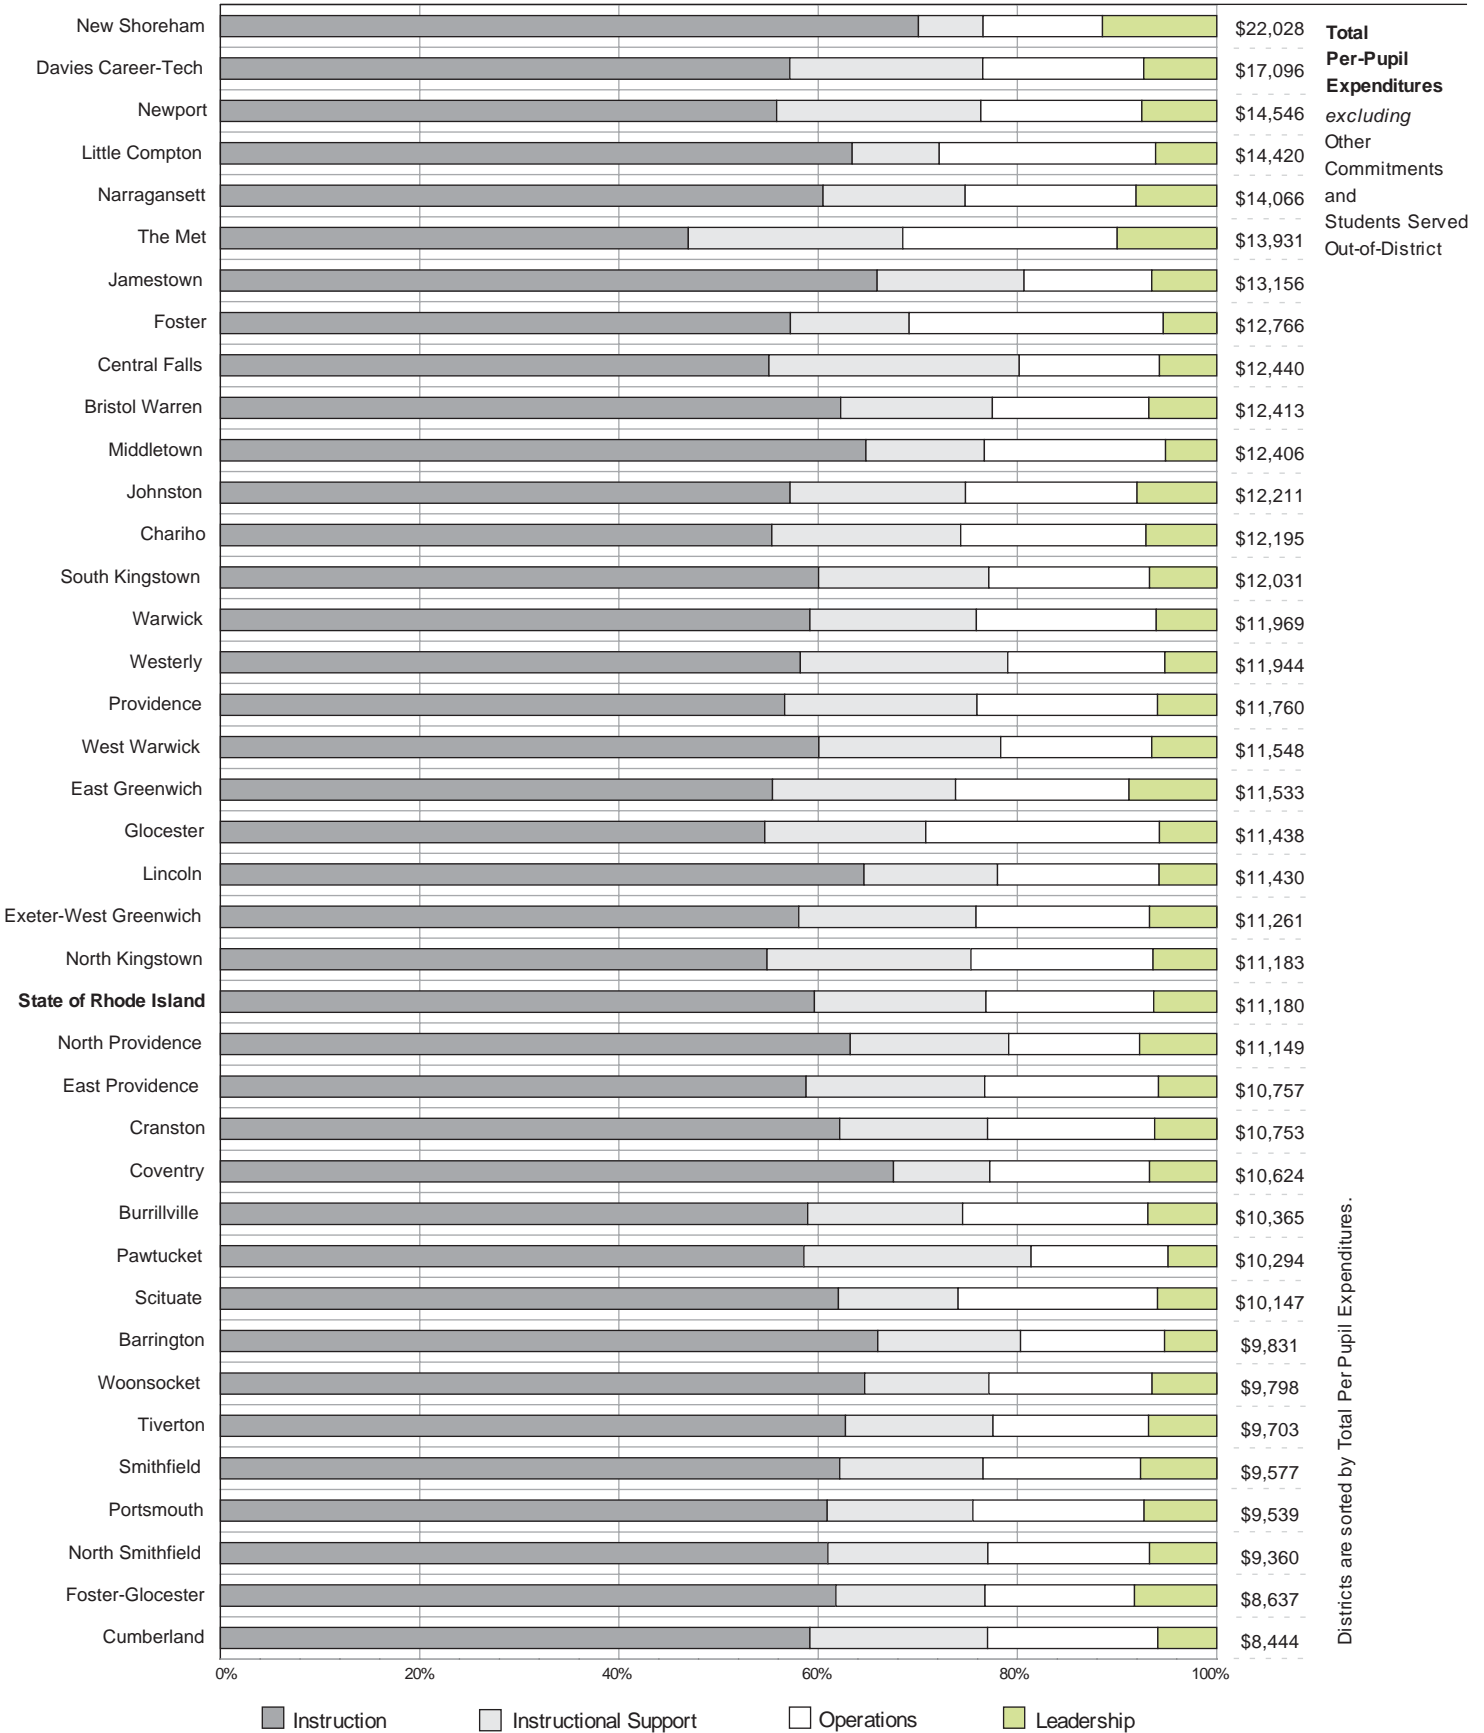

Per-Pupil Expenditures by District Excluding Other Commitments

Data Source: InSite