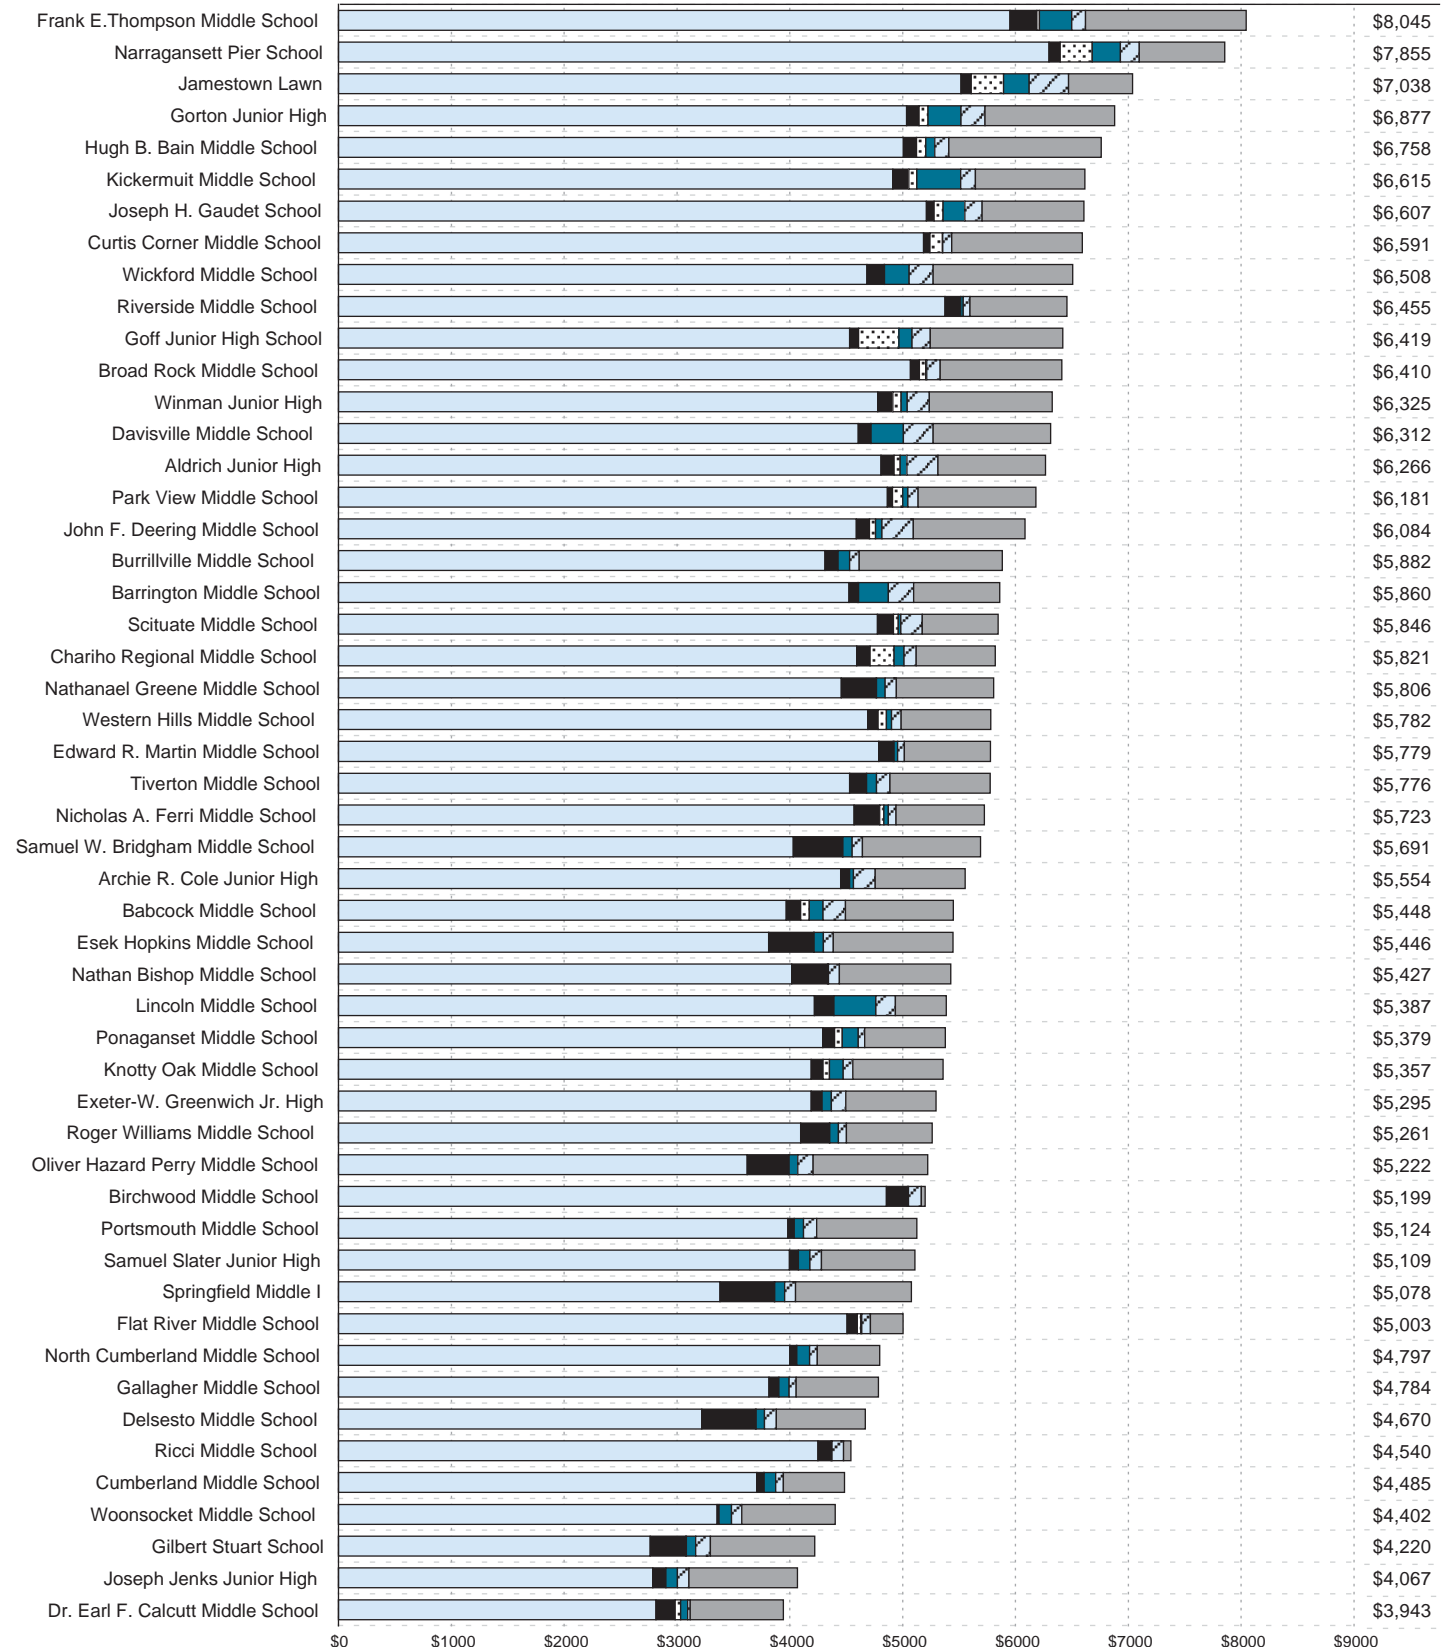

General Education Instruction and Instructional Support: Middle Schools

Schools are sorted by per pupil instruction and instructional support expenditures, excluding students served out of district.

Data Source: InSite