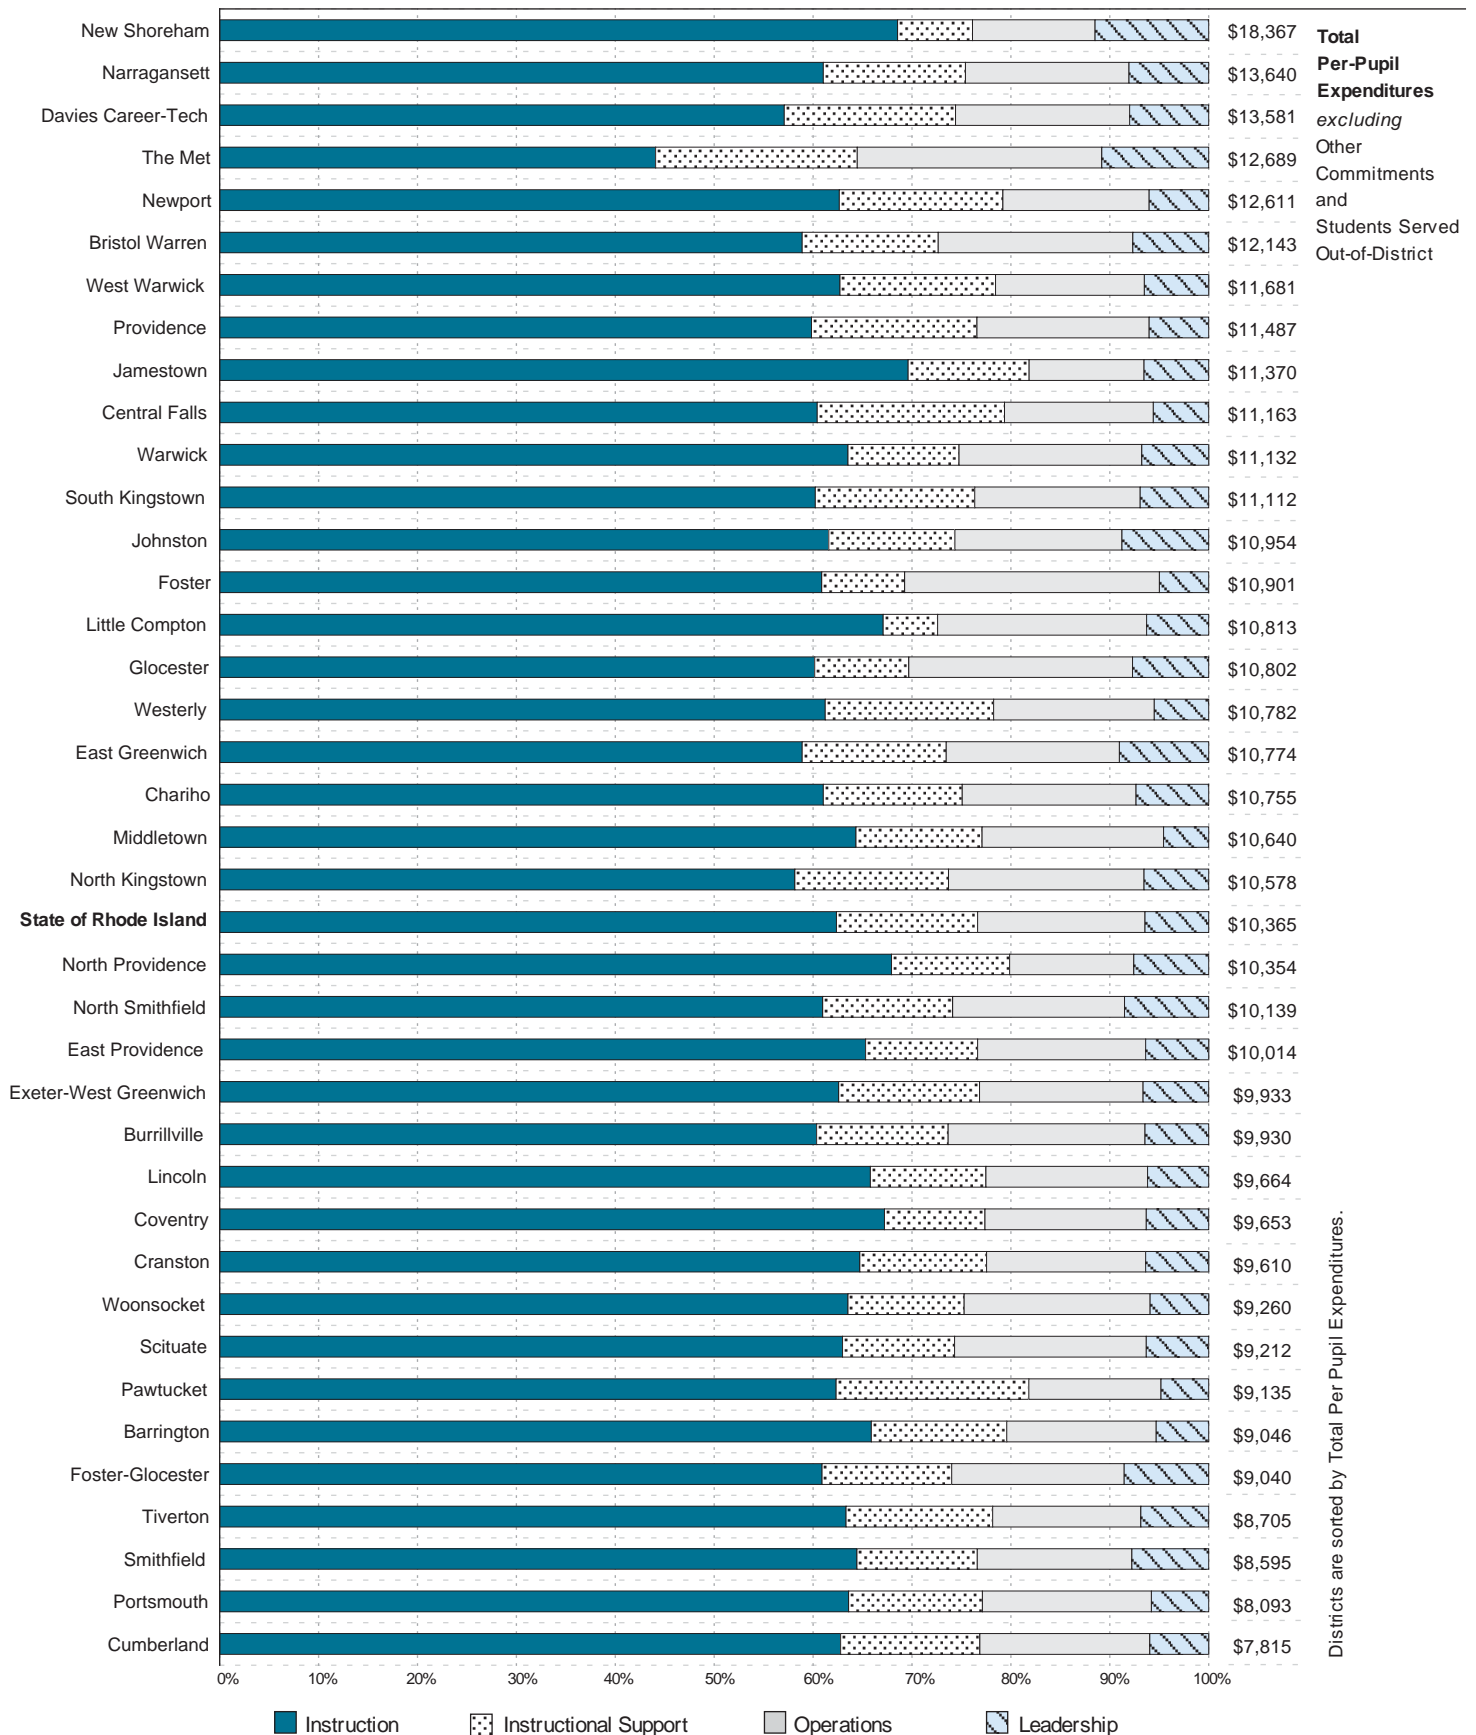

Per-Pupil Expenditures by District Excluding Other Commitments

Districts are sorted by Total Per Pupil Expenditures.

Data Source: InSite