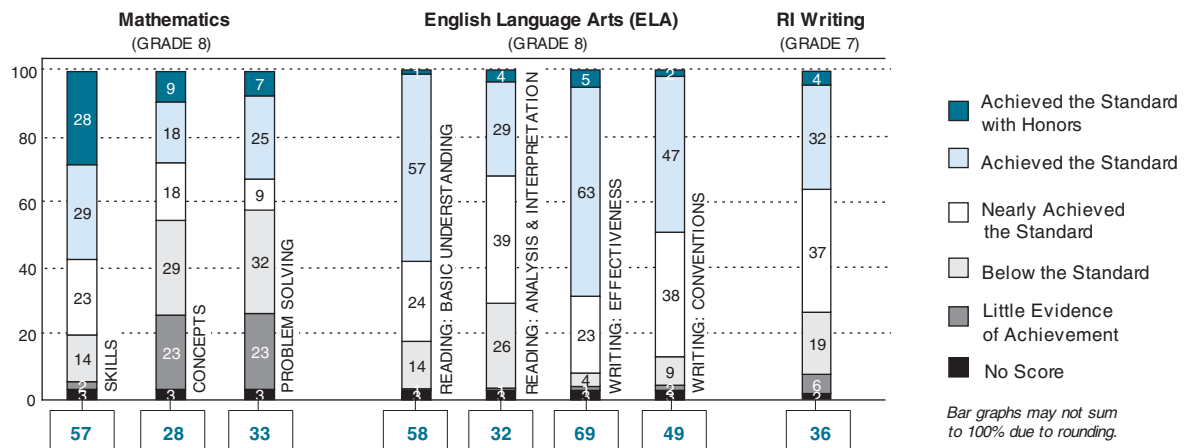

2004 Assessment Results: Elementary Schools

Percentage of students at each performance level

Total percent proficient in each subtest

The state: Elementary level

Bar graphs may not sum to 100% due to rounding.

2004 Assessment Results: Middle Schools

Percentage of students at each performance level

Total percent proficient in each subtest

The state: Middle level

Bar graphs may not sum to 100% due to rounding.

2004 Assessment Results: High Schools

Bar graphs may not sum to 100% due to rounding.