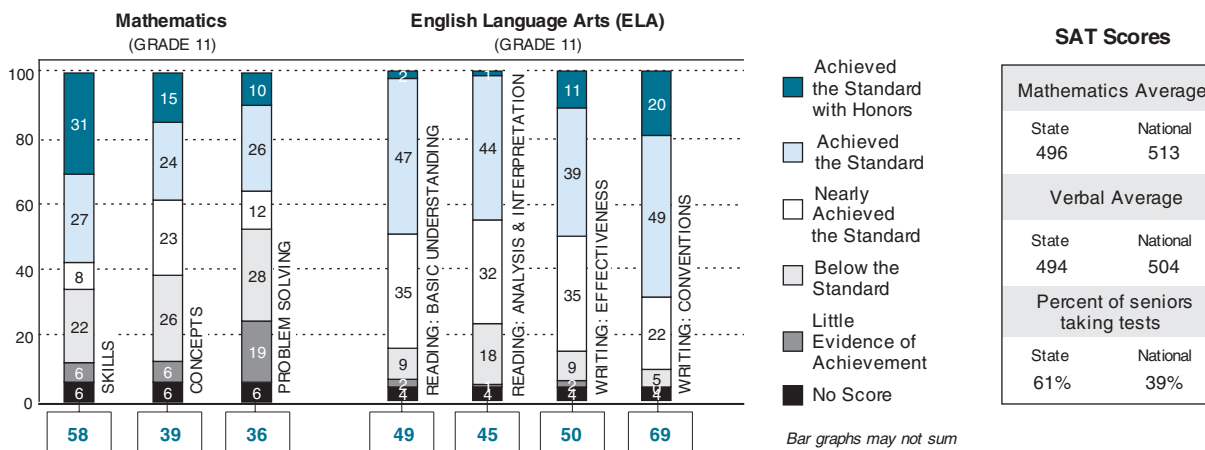

2004 Assessment Results: Middle Schools

Percentage of students at each performance level

Total percent proficient in each subtest

The state: Middle level

Bar graphs may not sum to 100% due to rounding.

2004 Assessment Results: High Schools

Percentage of students at each performance level

Total percent proficient in each subtest

The state: High school level

SAT Scores

Mathematics Average	
State	National
496	513
Verbal Average	
State	National
494	504
Percent of seniors taking tests	
State	National
61%	39%

Bar graphs may not sum to 100% due to rounding.