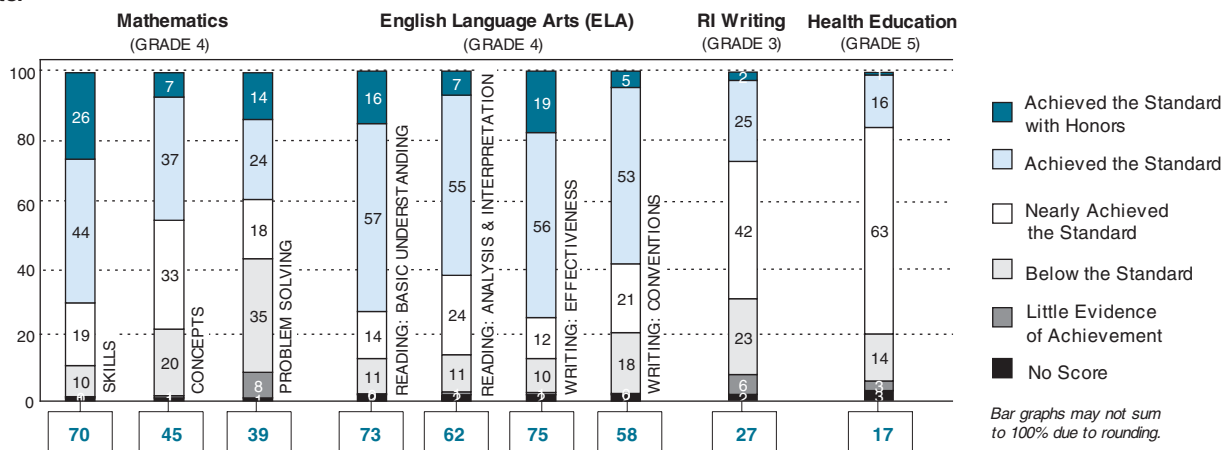

2004 Assessment Results: Elementary Schools

Percentage of students at each performance level

Total percent proficient in each subtest

The state: Elementary level

Bar graphs may not sum to 100% due to rounding.

2004 Assessment Results: Middle Schools

Percentage of students at each performance level

Total percent proficient in each subtest

The state: Middle level

Bar graphs may not sum to 100% due to rounding.

2004 Assessment Results: High Schools

Bar graphs may not sum to 100% due to rounding.