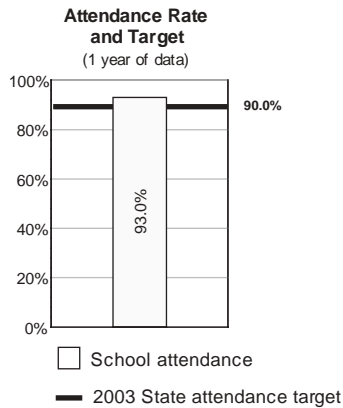

None of the tests used to calculate the index scores is administered at this school's grade levels.

Performance Progress

Student achievement over the past four years

Classification
This school is moderately performing and sustaining.

None of the tests used to calculate the index scores is administered at this school's grade levels.