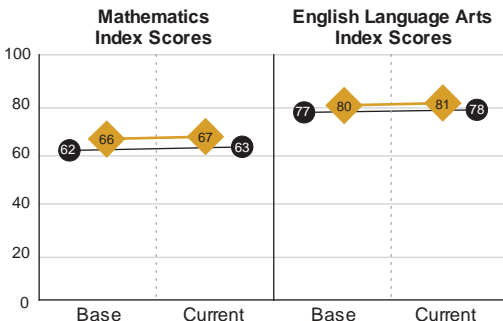

## School Classification Indicators (21 Targets)

Mathematics: This school's index score, 2003 state target  
 English Language Arts: This school's index score, 2003 state target

Index scores range from 0 to 100. They are based on the performance levels of all students in both English language arts and mathematics, for all subtests, over three years. For further detail, see the 2003 School Reports Cards at [www.ridoenet.net](http://www.ridoenet.net).

## Participation Rates and Targets

(3 years of assessment data)

## Attendance Rate and Target

(1 year of data)

## Performance Progress

Student achievement over the past four years

This school, The state

Base: School years 2000-2002  
 Current: School years 2001-2003

**Classification**  
 This school is in need of improvement and making progress.