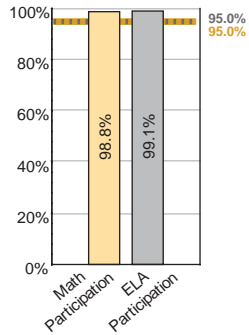

## School Classification Indicators (21 Targets)

Mathematics: This school's index score, 2003 state target  
 English Language Arts: This school's index score, 2003 state target

Index scores range from 0 to 100. They are based on the performance levels of all students in both English language arts and mathematics, for all subtests, over three years. For further detail, see the 2003 School Reports Cards at [www.ridoenet.net](http://www.ridoenet.net).

## Participation Rates and Targets

(3 years of assessment data)

## Attendance Rate and Target

(1 year of data)