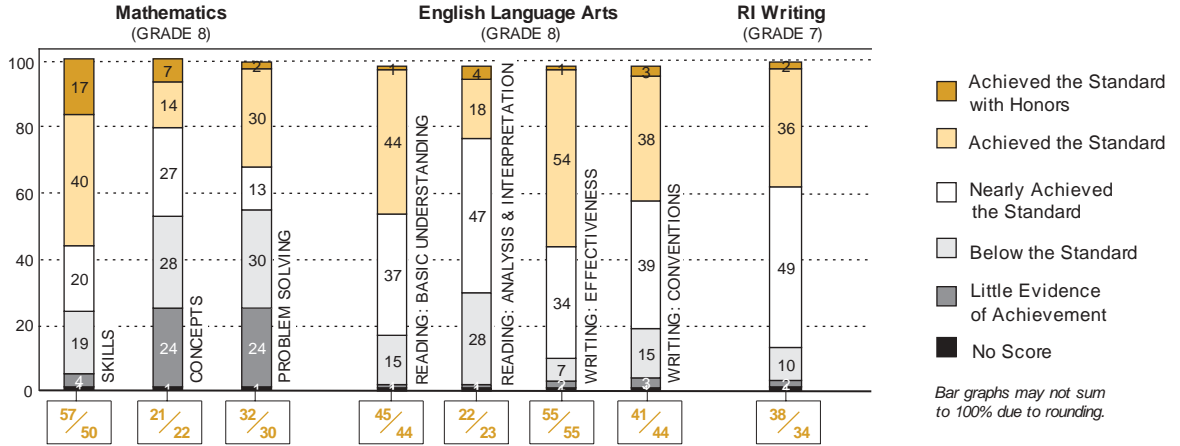

Kickemuit Middle School

Information Works! School Year 2002-2003

Bristol Warren District
Michael P. Carbone, Jr., Principal
Grades 6-8
934 Students
85 Teachers

2003 Assessment Results

Percentage of students at each performance level

Total percent proficient in each subtest

2003 Value-Added Indicators

Percentage of students who met or exceeded the standard compared with the percentage of similar students statewide