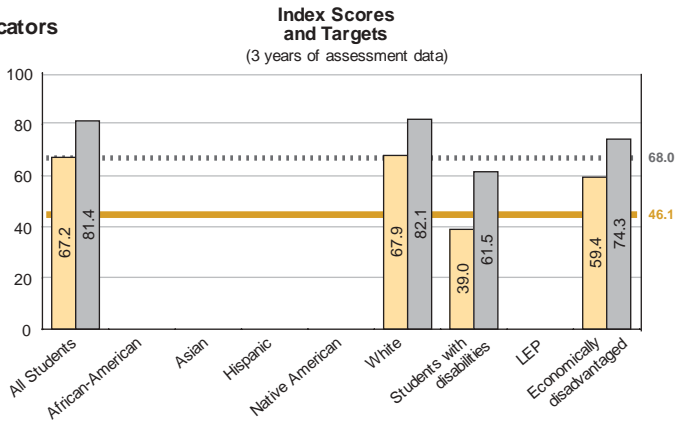

# Kickemuit Middle School

Information Works! School Year 2002-2003

Bristol Warren District  
 Michael P. Carbone, Jr., Principal  
 Grades 6-8  
 934 Students  
 85 Teachers

## 2003 Assessment Results

Percentage of students at each performance level

Total percent proficient in each subtest

## 2003 Value-Added Indicators

Percentage of students who met or exceeded the standard compared with the percentage of similar students statewide

## School Classification Indicators (21 Targets)

Mathematics: This school's index score, 2003 state target  
 English Language Arts: This school's index score, 2003 state target

Index scores range from 0 to 100. They are based on the performance levels of all students in both English language arts and mathematics, for all subtests, over three years. For further detail, see the 2003 School Reports Cards at [www.ridoenet.net](http://www.ridoenet.net).