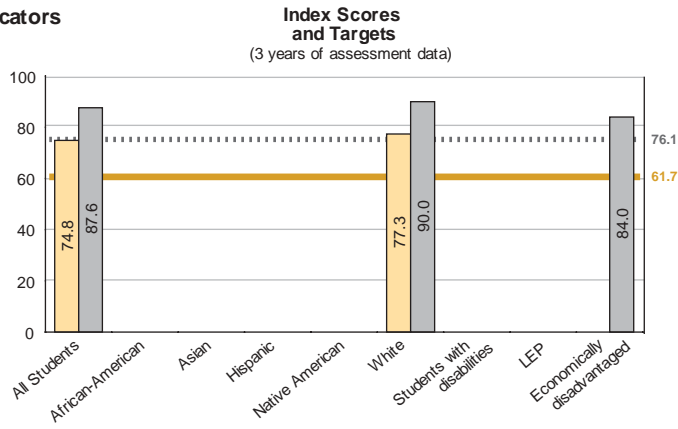

## 2003 Assessment Results

Percentage of students at each performance level

Total percent proficient in each subtest

## 2003 Value-Added Indicators

Percentage of students who met or exceeded the standard compared with the percentage of similar students statewide

## School Classification Indicators (21 Targets)

Mathematics: This school's index score, 2003 state target  
 English Language Arts: This school's index score, 2003 state target

Index scores range from 0 to 100. They are based on the performance levels of all students in both English language arts and mathematics, for all subtests, over three years. For further detail, see the 2003 School Reports Cards at [www.ridoe.net](http://www.ridoe.net).