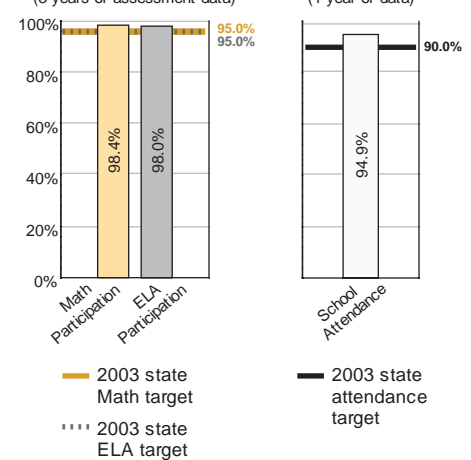

Participation Rates and Targets (3 years of assessment data)