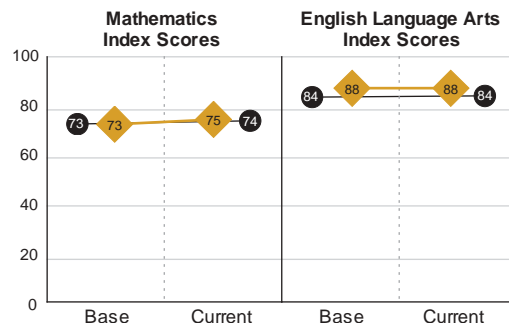

Performance Progress

Student achievement over the past four years

Base: School years 2000-2002
Current: School years 2001-2003