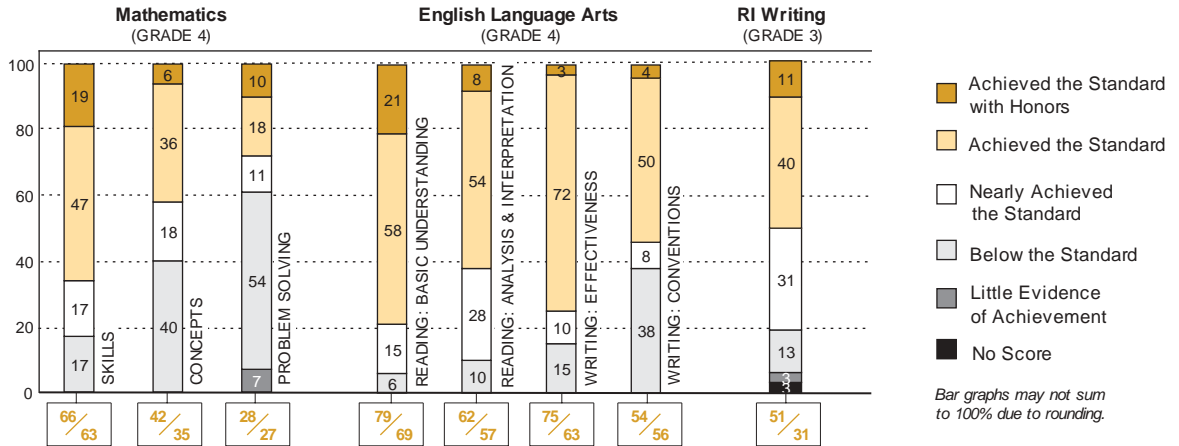

# Blackrock School

Information Works! School Year 2002-2003

Coventry District  
 Susan Buckin, Principal  
 Grades KG-5  
 542 Students  
 36 Teachers

## 2003 Value-Added Indicators

Percentage of students who met or exceeded the standard compared with the percentage of similar students statewide

## School Classification Indicators (21 Targets)

Mathematics: This school's index score, 2003 state target  
 English Language Arts: This school's index score, 2003 state target

Index scores range from 0 to 100. They are based on the performance levels of all students in both English language arts and mathematics, for all subtests, over three years. For further detail, see the 2003 School Reports Cards at [www.ridoe.net](http://www.ridoe.net).

## Performance Progress

Student achievement over the past four years

Base: School years 2000-2002  
 Current: School years 2001-2003

Schools that miss any of the 21 targets are classified as in need of improvement, as required by federal law.