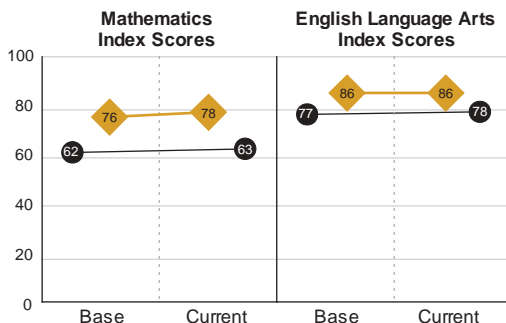

## School Classification Indicators (21 Targets)

Mathematics: This school's index score, 2003 state target  
 English Language Arts: This school's index score, 2003 state target

Index scores range from 0 to 100. They are based on the performance levels of all students in both English language arts and mathematics, for all subtests, over three years. For further detail, see the 2003 School Reports Cards at [www.ridoenet.net](http://www.ridoenet.net).

## Participation Rates and Targets

(3 years of assessment data)

## Attendance Rate and Target

(1 year of data)

## Performance Progress

Student achievement over the past four years

This school, The state

Base: School years 2000-2002  
 Current: School years 2001-2003

Schools that miss any of the 21 targets are classified as in need of improvement, as required by federal law.