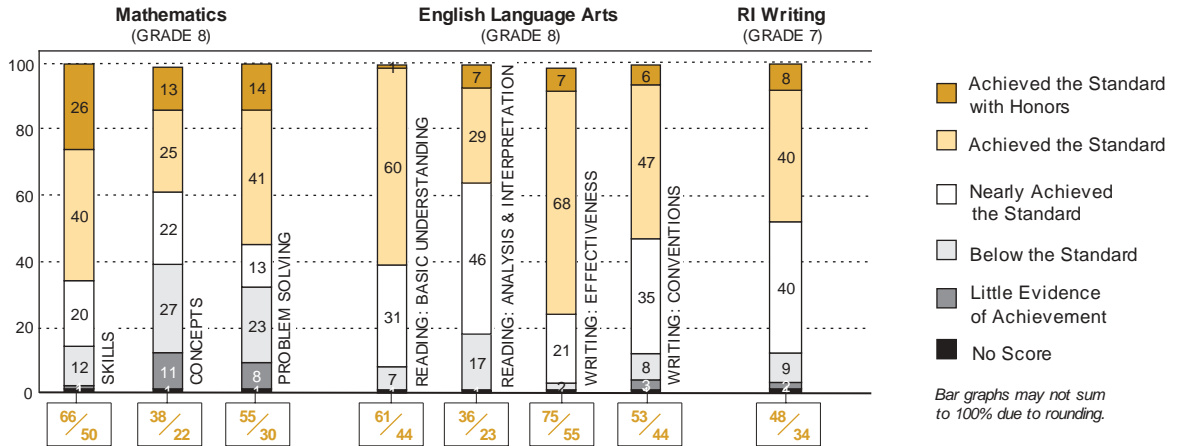

## 2003 Value-Added Indicators

Percentage of students who met or exceeded the standard compared with the percentage of similar students statewide

## School Classification Indicators (21 Targets)

Mathematics: This school's index score, 2003 state target  
 English Language Arts: This school's index score, 2003 state target

Index scores range from 0 to 100. They are based on the performance levels of all students in both English language arts and mathematics, for all subtests, over three years. For further detail, see the 2003 School Reports Cards at [www.ridoenet.net](http://www.ridoenet.net).

## Attendance Rate and Target

(1 year of data)

## Performance Progress

Student achievement over the past four years

This school, The state

Base: School years 2000-2002  
 Current: School years 2001-2003

Schools that miss any of the 21 targets are classified as in need of improvement, as required by federal law.