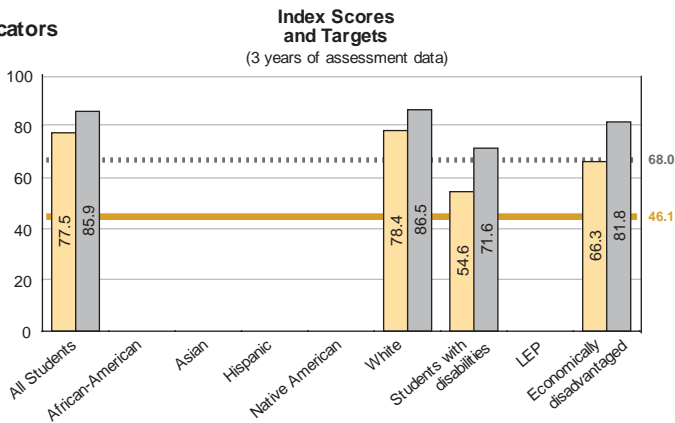

## 2003 Assessment Results

Percentage of students at each performance level

Total percent proficient in each subtest

## 2003 Value-Added Indicators

Percentage of students who met or exceeded the standard compared with the percentage of similar students statewide

## School Classification Indicators (21 Targets)

Mathematics: This school's index score, 2003 state target  
 English Language Arts: This school's index score, 2003 state target

Index scores range from 0 to 100. They are based on the performance levels of all students in both English language arts and mathematics, for all subtests, over three years. For further detail, see the 2003 School Reports Cards at [www.ridoenet.net](http://www.ridoenet.net).

## Attendance Rate and Target

(1 year of data)