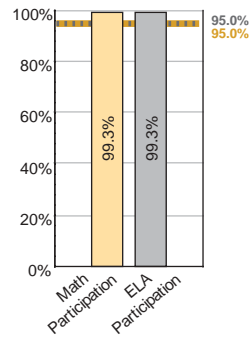

## School Classification Indicators (21 Targets)

Mathematics: This school's index score, 2003 state target  
 English Language Arts: This school's index score, 2003 state target

Index scores range from 0 to 100. They are based on the performance levels of all students in both English language arts and mathematics, for all subtests, over three years. For further detail, see the 2003 School Reports Cards at [www.ridoenet.net](http://www.ridoenet.net).

## Participation Rates and Targets

(3 years of assessment data)