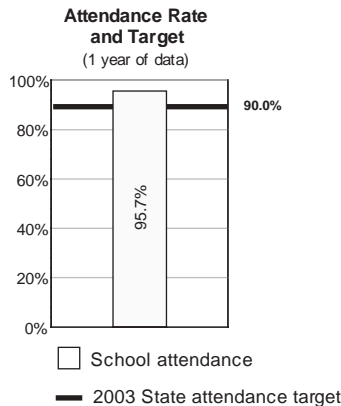

None of the tests used to calculate the index scores is administered at this school's grade levels.

Performance Progress

Student achievement over the past four years

Classification
This school is moderately performing and sustaining.

None of the tests used to calculate the index scores is administered at this school's grade levels.