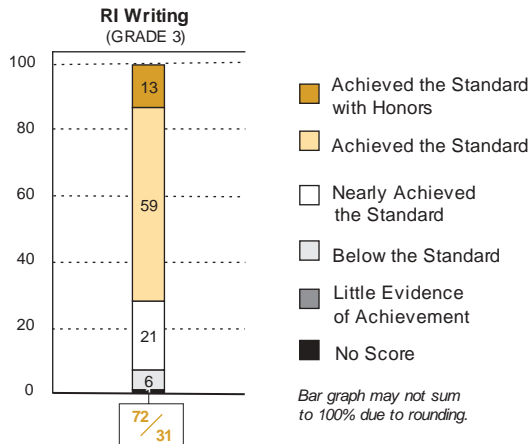

Primrose Hill School

Information Works! School Year 2002-2003

Barrington District
 Elizabeth Durfee, Principal
 Grades PK-3
 354 Students
 17 Teachers

2003 Assessment Results

Percentage of students at each performance level

The state administers no other tests at this school's grade levels.

2003 Value-Added Indicators

Percentage of students who met or exceeded the standard compared with the percentage of similar students statewide

None of the tests used to calculate the value-added indicators is administered at this school's grade levels.

School Classification Indicators

None of the tests used to calculate the index scores is administered at this school's grade levels.