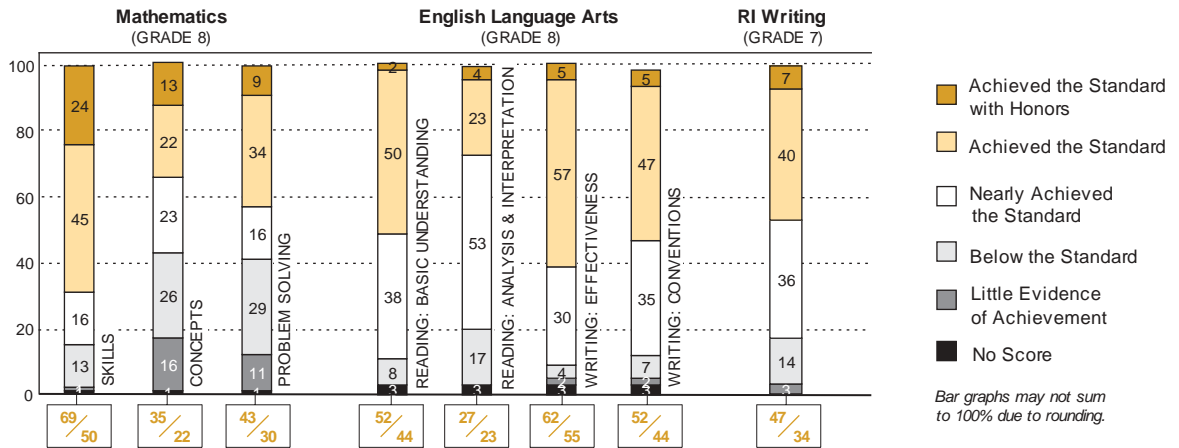

2003 Assessment Results: Middle Schools

Percentage of students at each performance level

Total percent proficient in each subtest

This District	The State
69%	50%