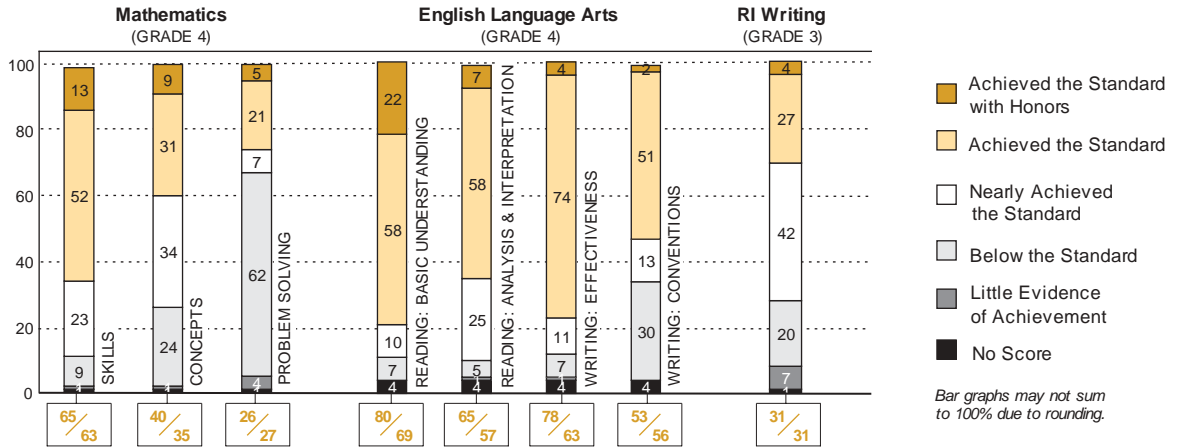

## 2003 Assessment Results: Elementary Schools

Percentage of students at each performance level

Total percent proficient in each subtest

This District	The State
65%	63%