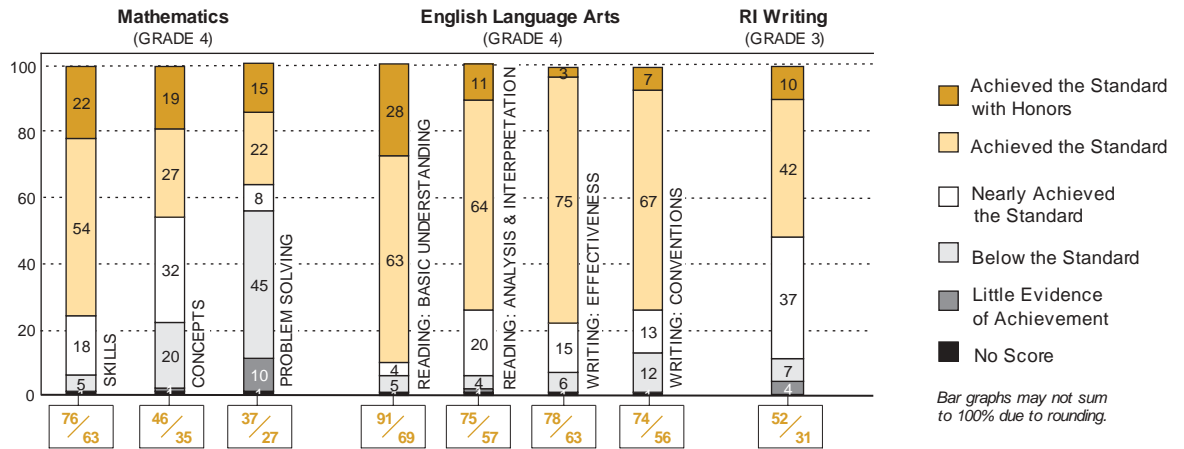

2003 Assessment Results: Elementary Schools

Percentage of students at each performance level

2003 Assessment Results: Middle Schools

Percentage of students at each performance level

Because Glocester does not have a middle school of its own, its students attend Ponaganset Middle School in the Foster-Glocester Regional District.