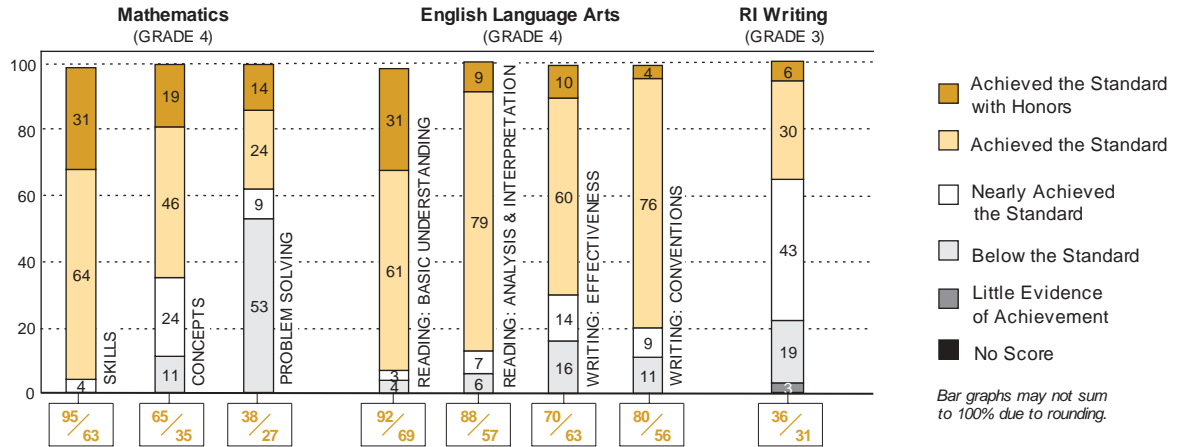

2003 Assessment Results: Elementary Schools

Percentage of students at each performance level

2003 Assessment Results: Middle Schools

Percentage of students at each performance level

Because Foster does not have a middle school of its own, its students attend Ponaganset Middle School in the Foster-Glocester Regional District.