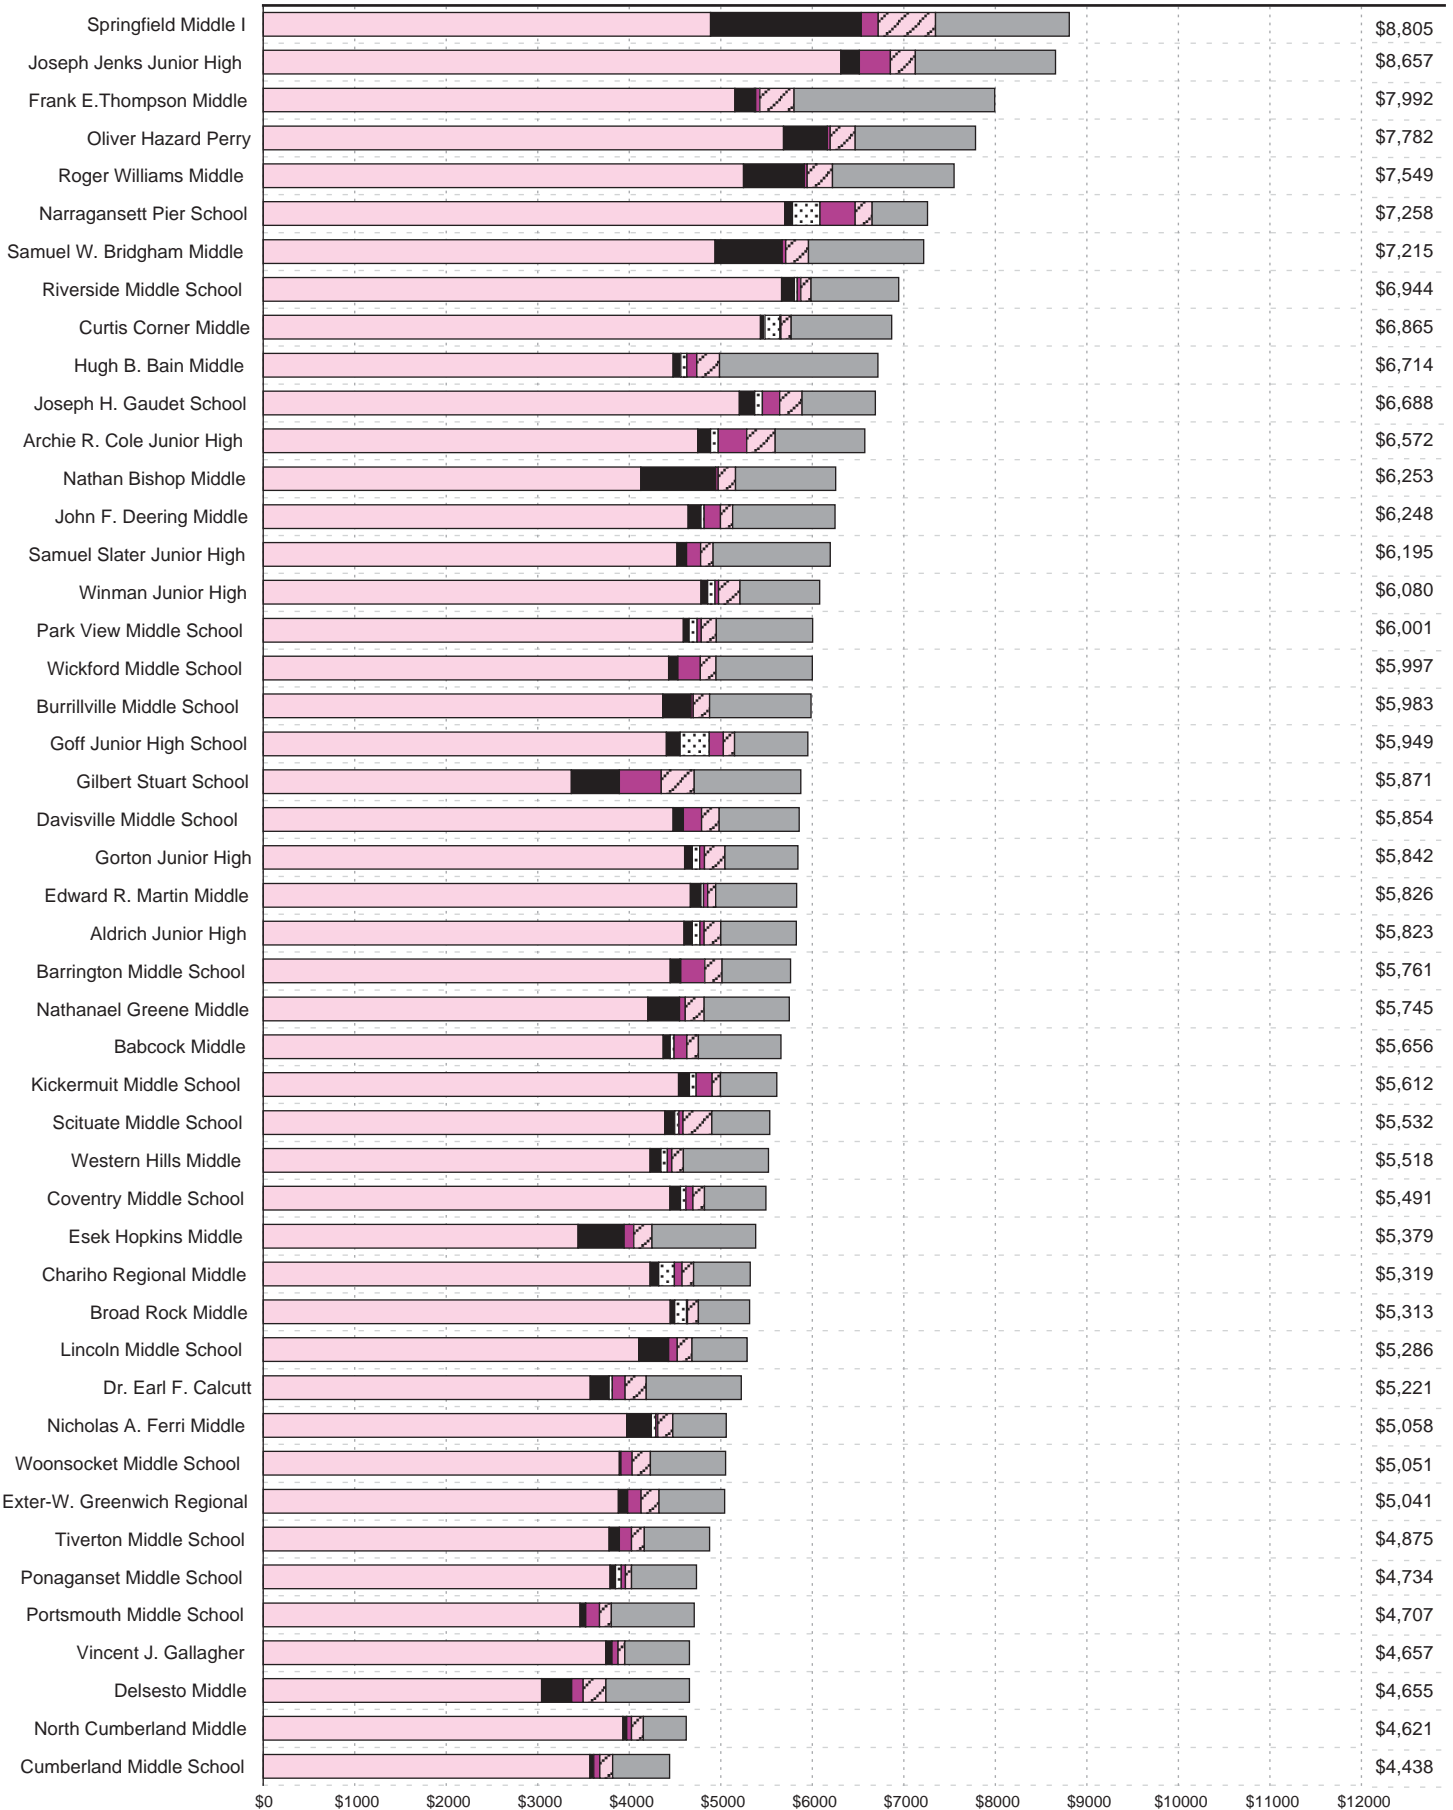

2002 General Education Instruction and Instructional Support Expenditures: Middle Schools

Districts are sorted by General Education Instruction and Instructional Support Expenditures, and exclude Students Served Out-of-District.

Data Source: InSite